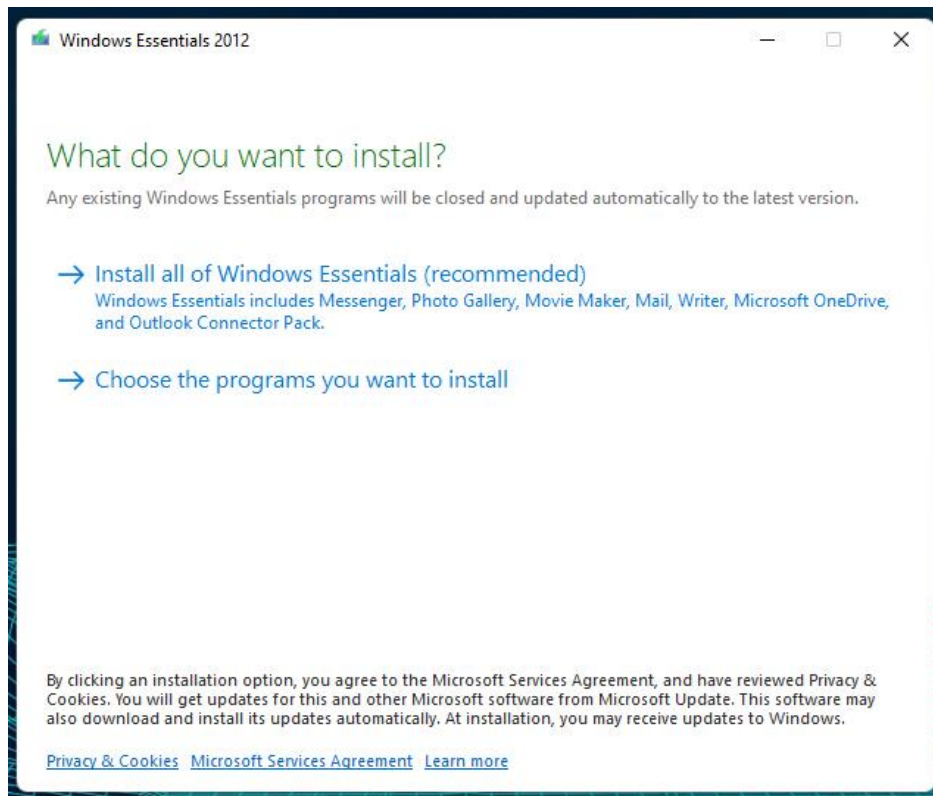

ΒΗΜΑ 3

Στο νέο γκρι πλαίσιο που θα εμφανιστεί με τίτλο **Select programs to install**, βεβαιωθείτε ότι είναι τσεκαρισμένο μόνο το **Photo Gallery and Movie Maker** και πατήστε **Install**.